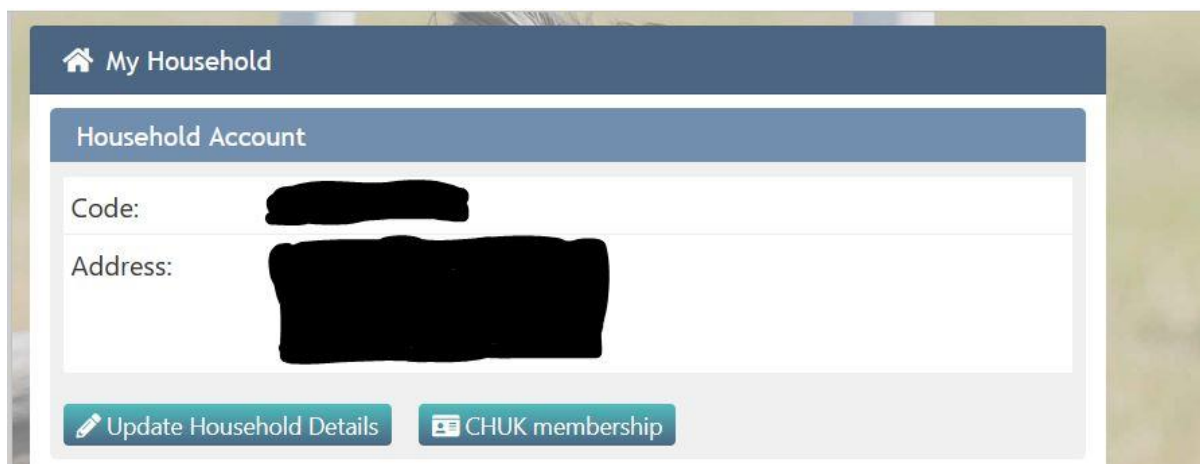

This is where you find CHUK shows, enter shows and find your results

To become a member of CHUK go to 'My Household' and click 'CHUK membership'

To register a dog with CHUK, you need to add the dog's details to 'my household'. Then go to 'CHUK membership' and go to '£ Registration Options' and tick the box next to the Dog's name that you want to register. Press 'Register' to confirm.