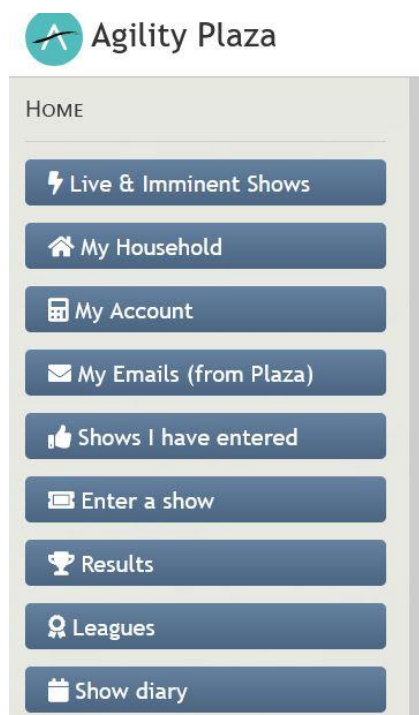

# How to register with CHUK via Agility Plaza

Visit [www.agilityplaza.com](http://www.agilityplaza.com)

Register with Agility Plaza, this is FREE

When you have an account you will have the following options →

This is where you find CHUK shows, enter shows and find your results

To become a member of CHUK go to 'My Household' and click 'CHUK membership'

To register a dog with CHUK, you need to add the dog's details to 'my household'. Then go to 'CHUK membership' and go to '£ Registration Options' and tick the box next to the Dog's name that you want to register. Press 'Register' to confirm.